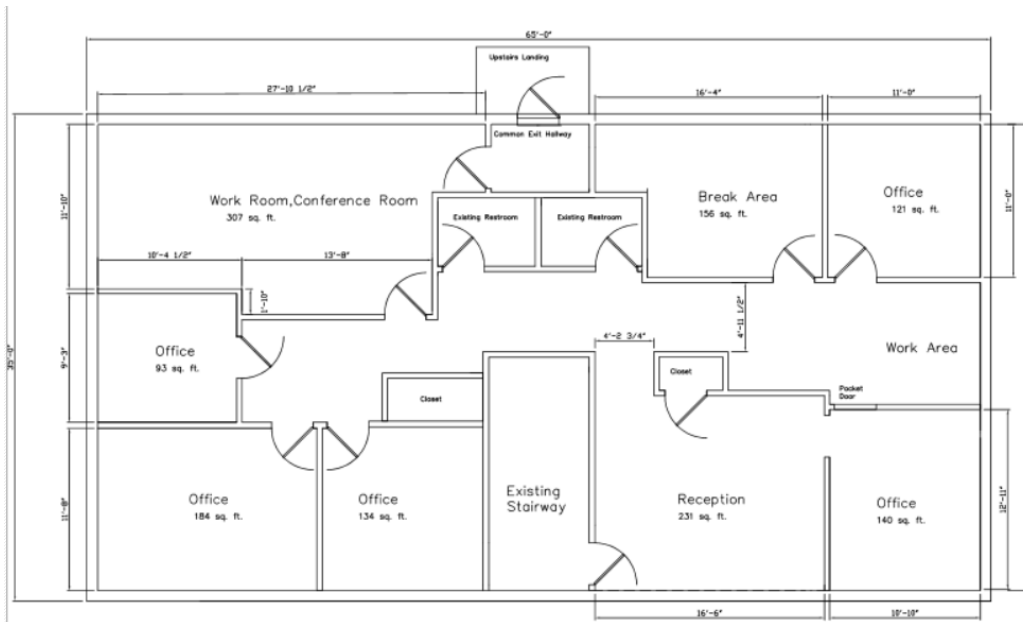

WePartner

OFFICE AVAILABLE

175 LANGLEY DRIVE

D3 - 2275 RSF

678.218.9612

www.WePartnerMgmt.com

mary@wepartnermgmt.com