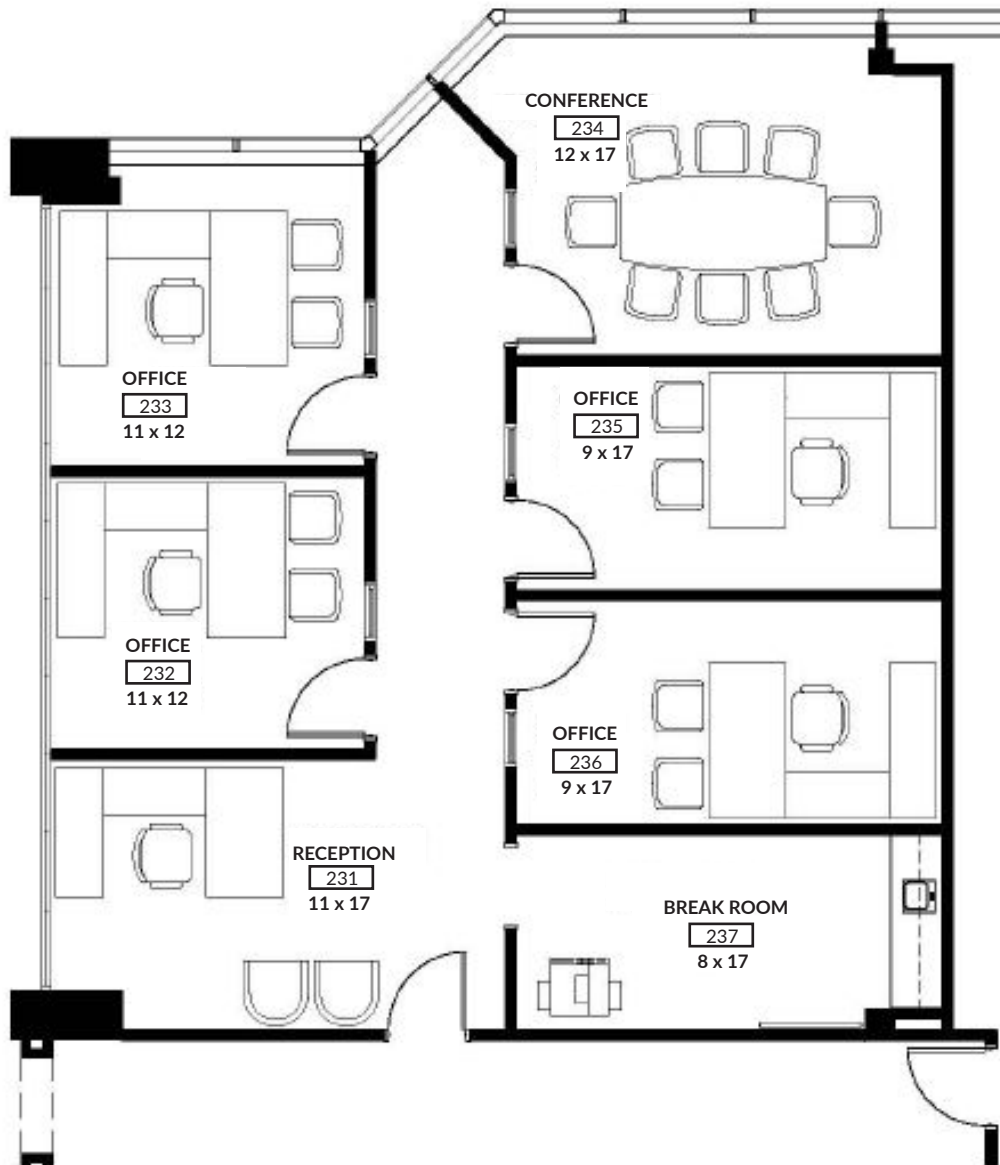

Floor Plan | Suite 230 | 1,502 RSF

Jeff Henson | jhenson@pc.com | 404.926.1643
George Gwaltney | ggwaltney@pc.com | 404.245.6203