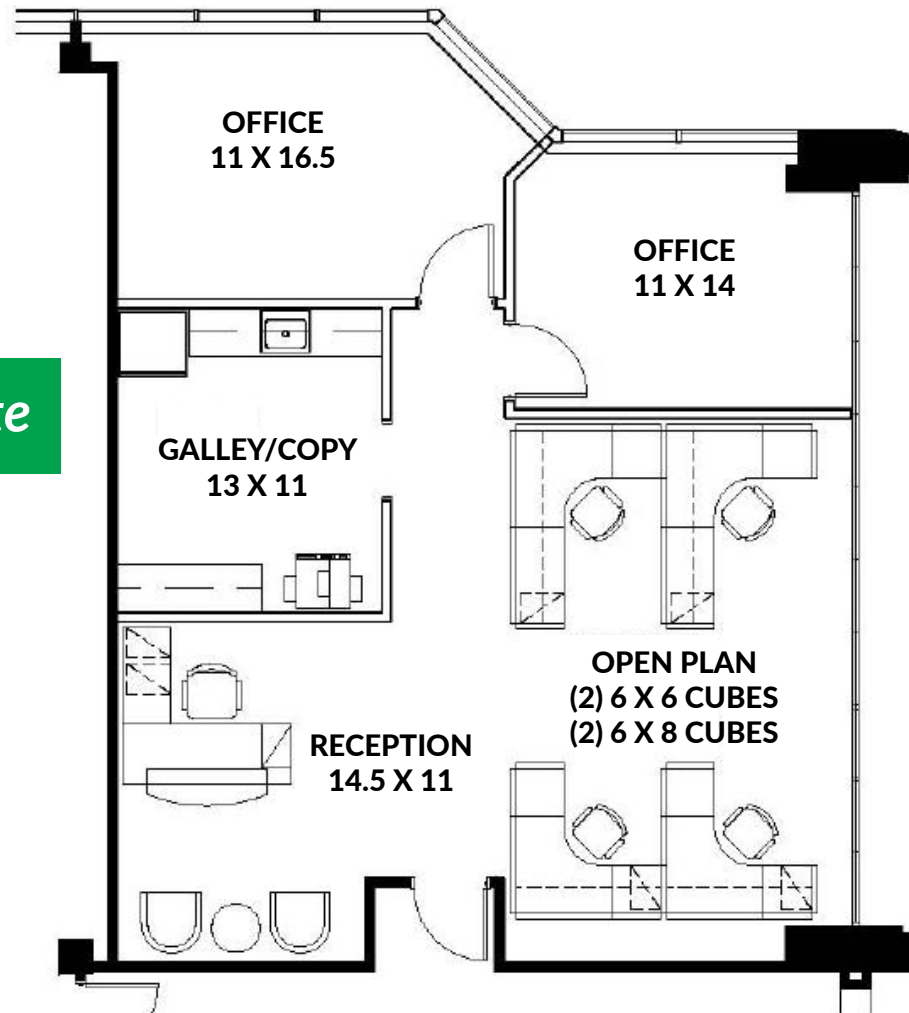

1165 Northchase

2nd Floor | Suite 255

1,313 SF

LINCOLN
PROPERTY
COMPANY

Proposed Spec Suite

3405 Piedmont Road NE | Suite 450 | Atlanta, GA 30305 | www.lpcsoutheast.com

The information contained herein has been obtained from the owner of the property or from a source deemed reliable. While Lincoln Property Company has no reason to doubt its accuracy, we do not guarantee it.