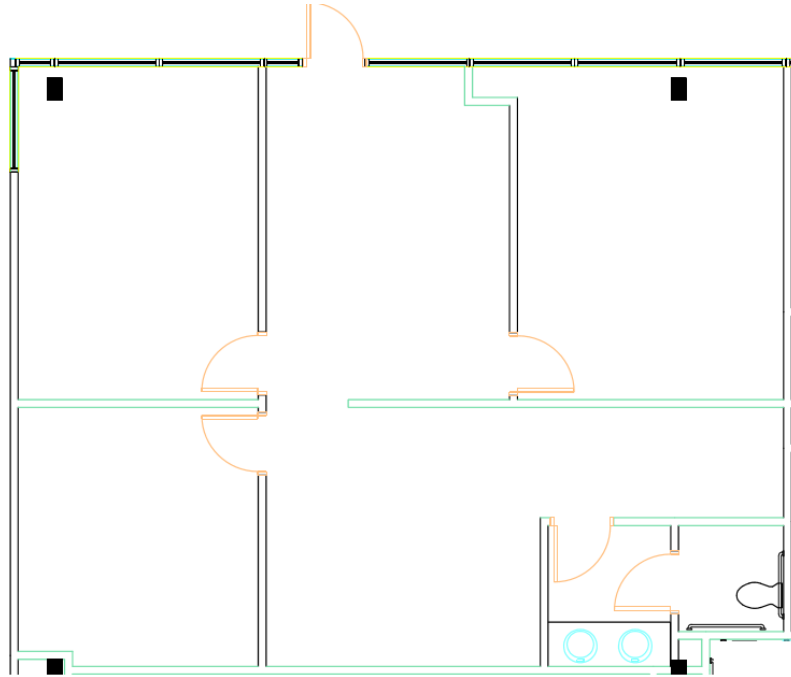

WePartner

SPACE AVAILABLE

7094 Peachtree Ind. Blvd.

140 – 1,258 RSF

678.218.9612

mary@wepartnerusa.com

www.wepartnerusa.com