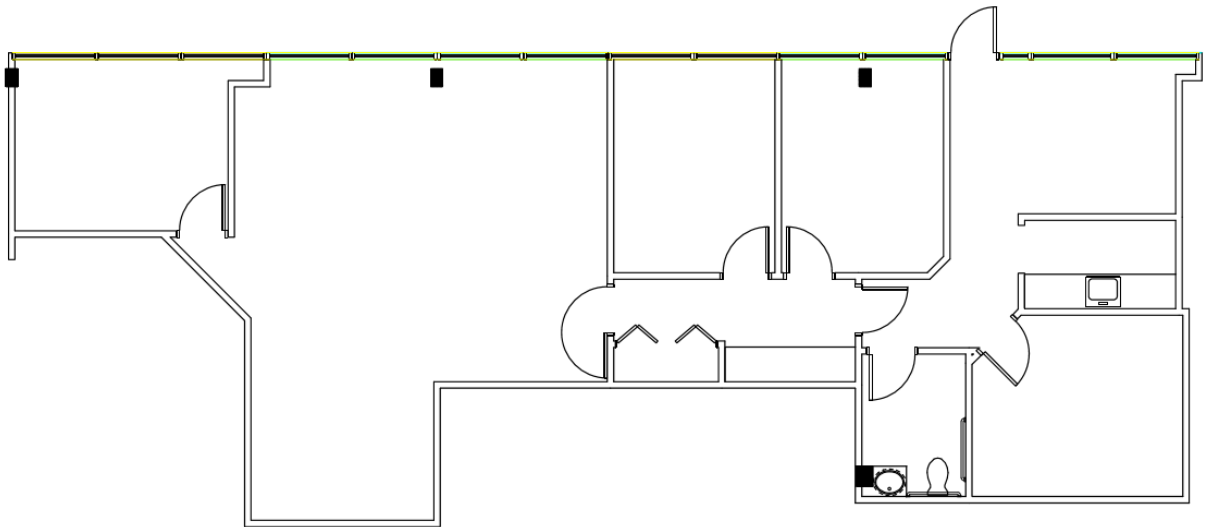

WePartner

SPACE AVAILABLE

7094 Peachtree Ind. Blvd.

160 – 1,640 RSF

678.218.9612

mary@wepartnerusa.com

www.wepartnerusa.com