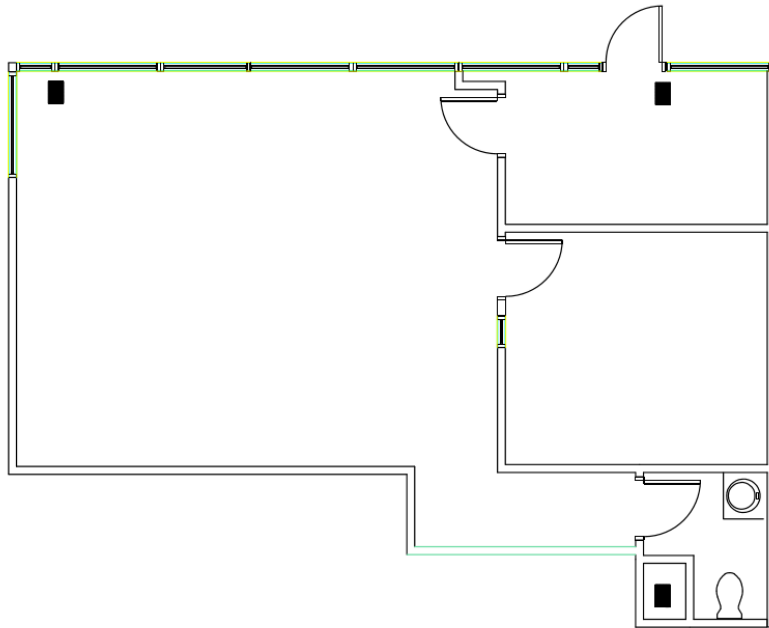

WePartner

SPACE AVAILABLE

7094 Peachtree Ind. Blvd.

265 – 956 RSF

678.218.9612

mary@wepartnerusa.com

www.wepartnerusa.com